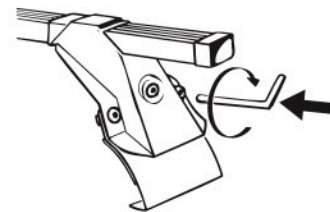

LA PREALPINA srl

INDUSTRIA ACCESSORI AUTO

10040 VOLVERA (Torino) ITALY

Strada Orbassano, 47

tel. 011 985 06 83, Fax 011 985 72 76

<http://www.laprealpina.net>; e-mail: lp@laprealpina.it

28/06/2017

Rev. 0