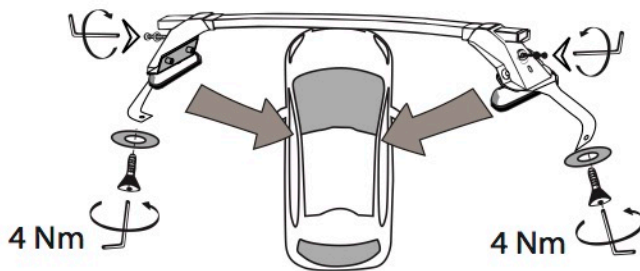

L1480 RENAULT Clio Sporter

no rails - senza mancorrenti

model 2013 - model 2016

Patent pending

max
Kg. 75

L3

cm 70

4 Nm