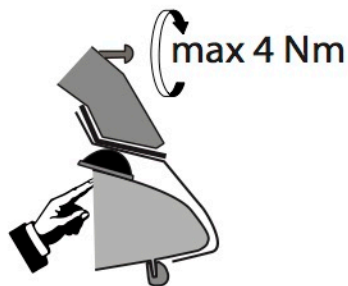

L1480 RENAULT Clio Sporter

no rails - senza mancorrenti

model 2013 - model 2016

Patent pending

max
Kg. 75

L3

cm 70

4 Nm

4 Nm

4 Nm

4 Nm

max 4 Nm

LA PREALPINA srl

INDUSTRIA ACCESSORI AUTO

10040 VOLVERA (Torino) ITALY

Strada Orbassano, 47

tel. 011 985 06 83, Fax 011 985 72 76

<http://www.laprealpina.net>; e-mail: lp@laprealpina.it

28/06/2017

Rev. 0