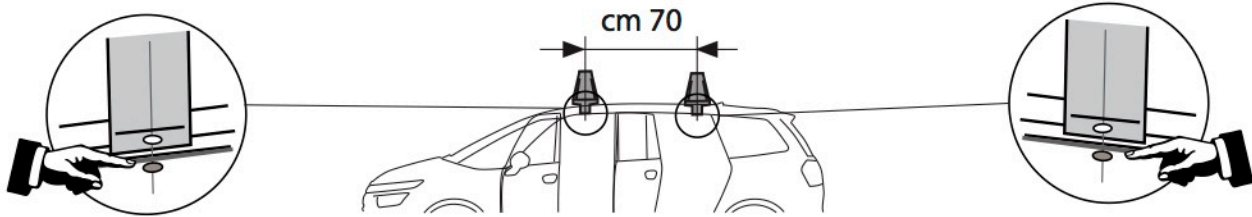

L1480 RENAULT Clio Sporter

no rails - senza mancorrenti

model 2013 - model 2016

Patent pending

max
Kg. 75

L3

cm 70

4 Nm